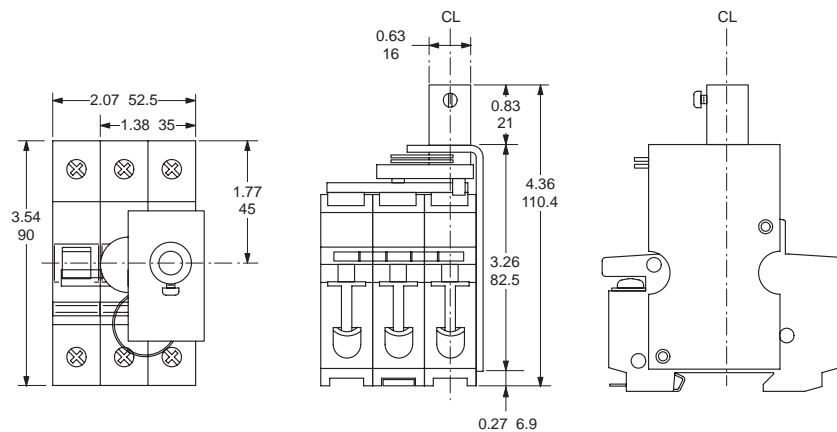

Approximate dimensions S200, S200P, S200U, S200UP

00.00 Inches
00.00 [Millimeters]

S200 & S200P

S200U

S200UP

14

S290

Approximate dimensions Accessories

00.00 Inches
00.00 [Millimeters]

Accessories

MB-CL Front mounting clip

MB-3PD Front mounting bracket

S2C-DH Handle mechanism

Approximate dimensions Accessories

← 00.00 → Inches
00.00 [Millimeters]

12402-12408