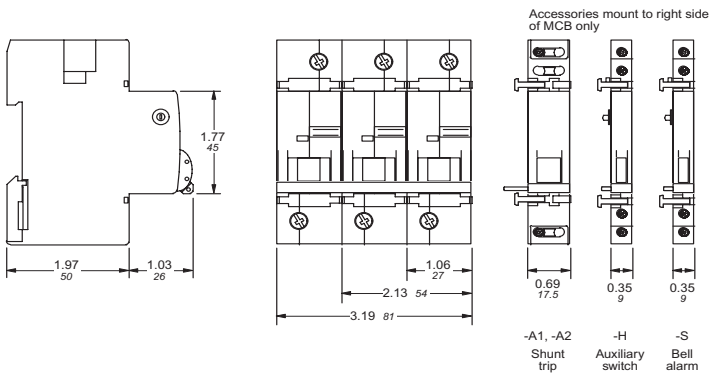

Approximate dimensions S200, S200P, S200U, S200UP

00.00 Inches
00.00 [Millimeters]

S200 & S200P

S200U

S200UP

14

S290

Approximate dimensions Accessories

00.00 Inches
00.00 [Millimeters]

Accessories

MB-CL Front mounting clip

MB-3PD Front mounting bracket

S2C-DH Handle mechanism

Approximate dimensions Accessories

← 00.00 → Inches
00.00 [Millimeters]

12402-12408