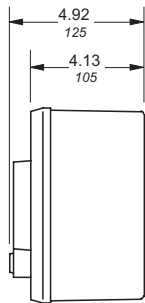

Approximate dimensions Accessories

← 00.00 → Inches
00.00 [Millimeters]

12402-12408

12644

12650

12646

12652