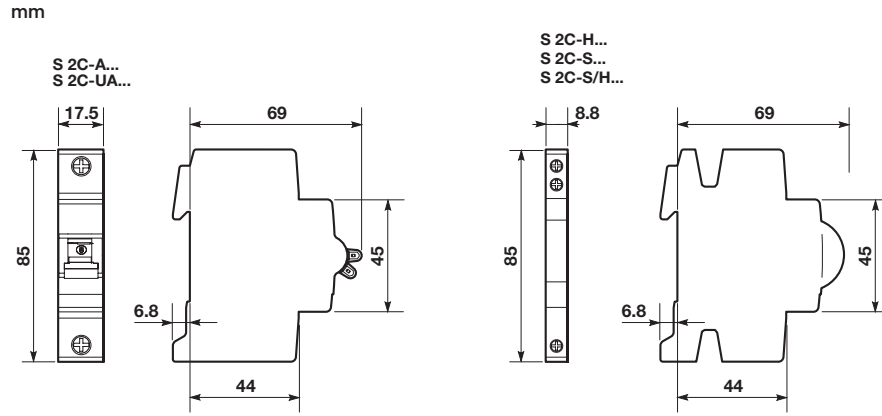

Approximate dimensions S200, S200P, S200U, S200UP

00.00 Inches
00.00 [Millimeters]

S200 & S200P

S200U

S200UP

14

S290

Approximate dimensions Accessories

00.00 Inches
00.00 [Millimeters]

Accessories

MB-CL Front mounting clip

MB-3PD Front mounting bracket

S2C-DH Handle mechanism

Approximate dimensions Accessories

← 00.00 → Inches
00.00 [Millimeters]

12402-12408