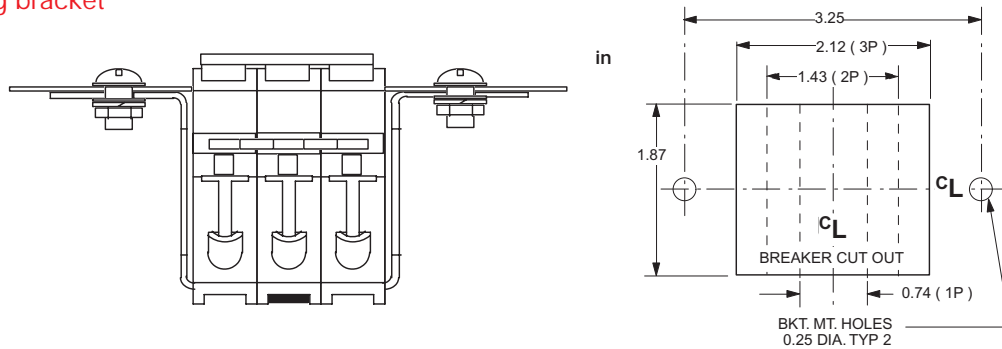

Approximate dimensions S200, S200P, S200U, S200UP

00.00 Inches
00.00 [Millimeters]

S200 & S200P

S200U

S200UP

14

S290

Approximate dimensions Accessories

00.00 Inches
00.00 [Millimeters]

Accessories

MB-CL Front mounting clip

MB-3PD Front mounting bracket

S2C-DH Handle mechanism

Approximate dimensions Accessories

← 00.00 → Inches
00.00 [Millimeters]

12402-12408