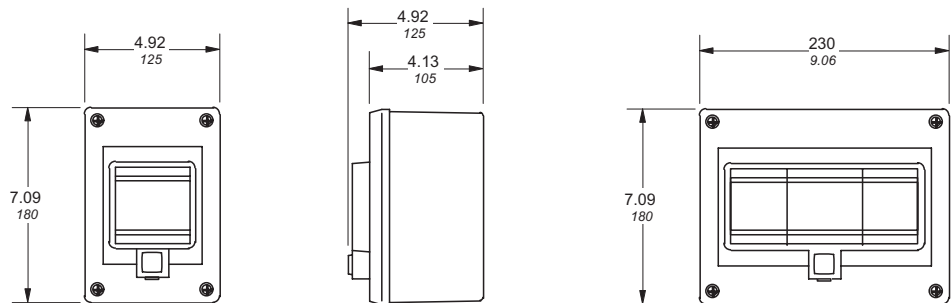

12644

12650