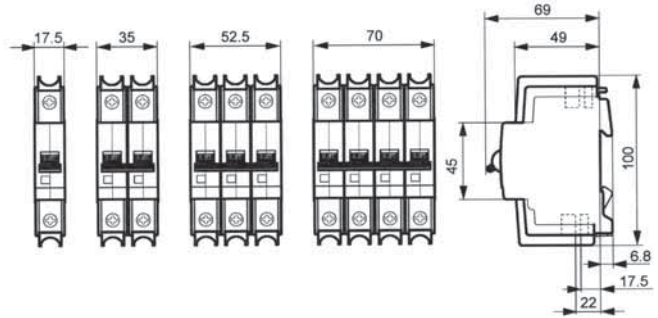

Approximate dimensions S200, S200P, S200U, S200UP

00.00 Inches
00.00 [Millimeters]

S200 & S200P

S200U

S200UP

14

S290

Approximate dimensions Accessories

00.00 Inches
00.00 [Millimeters]

Accessories

MB-CL Front mounting clip

MB-3PD Front mounting bracket

S2C-DH Handle mechanism

Approximate dimensions Accessories

← 00.00 → Inches
00.00 [Millimeters]

12402-12408