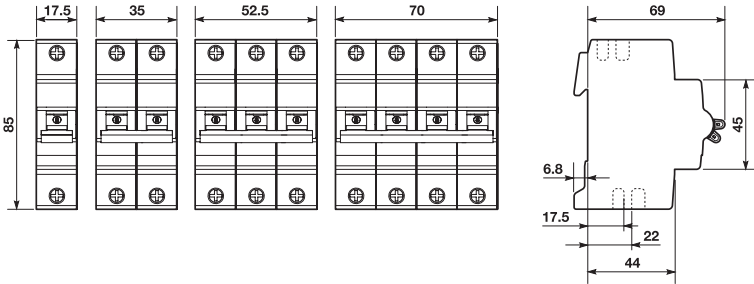

Approximate dimensions S200, S200P, S200U, S200UP

00.00 Inches
00.00 [Millimeters]

S200 & S200P

S200U

S200UP

14

S290

Approximate dimensions Accessories

00.00 Inches
00.00 [Millimeters]

Accessories

MB-CL Front mounting clip

MB-3PD Front mounting bracket

S2C-DH Handle mechanism

Approximate dimensions Accessories

← 00.00 → Inches
00.00 [Millimeters]

12402-12408