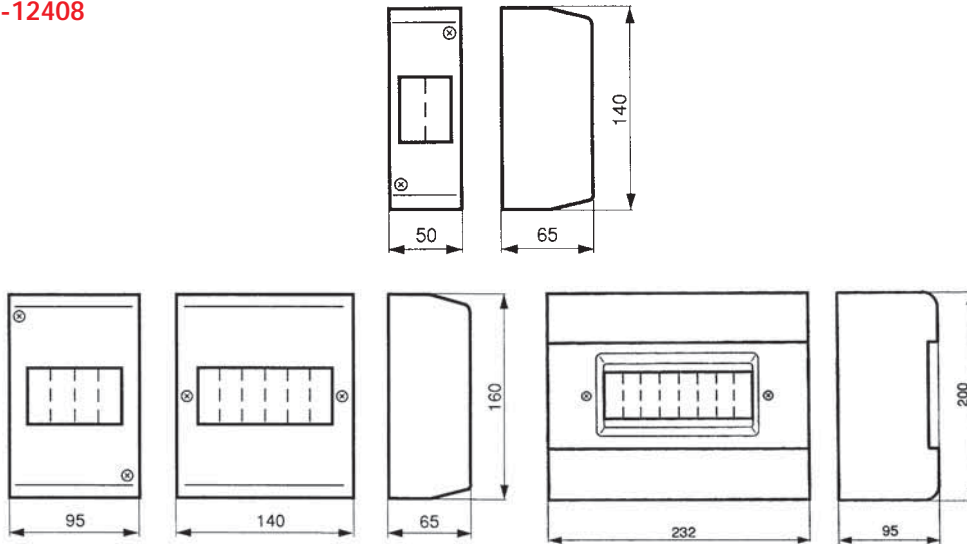

Approximate dimensions S200, S200P, S200U, S200UP

00.00 Inches
00.00 [Millimeters]

S200 & S200P

S200U

S200UP

14

S290

Approximate dimensions Accessories

00.00 Inches
00.00 [Millimeters]

Accessories

MB-CL Front mounting clip

MB-3PD Front mounting bracket

S2C-DH Handle mechanism

Approximate dimensions Accessories

← 00.00 → Inches
00.00 [Millimeters]

12402-12408