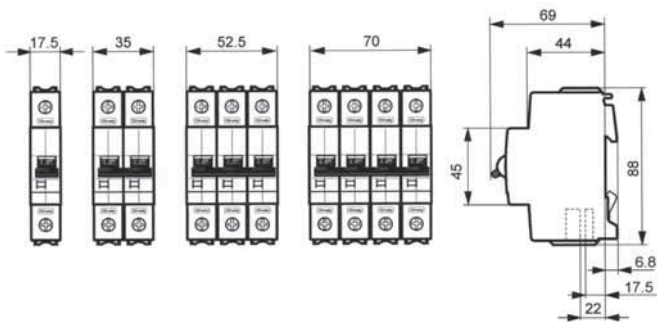

Approximate dimensions S200, S200P, S200U, S200UP

00.00 Inches
00.00 [Millimeters]

S200 & S200P

S200U

S200UP

14

S290

Approximate dimensions Accessories

00.00 Inches
00.00 [Millimeters]

Accessories

MB-CL Front mounting clip

MB-3PD Front mounting bracket

S2C-DH Handle mechanism

Approximate dimensions Accessories

← 00.00 → Inches
00.00 [Millimeters]

12402-12408