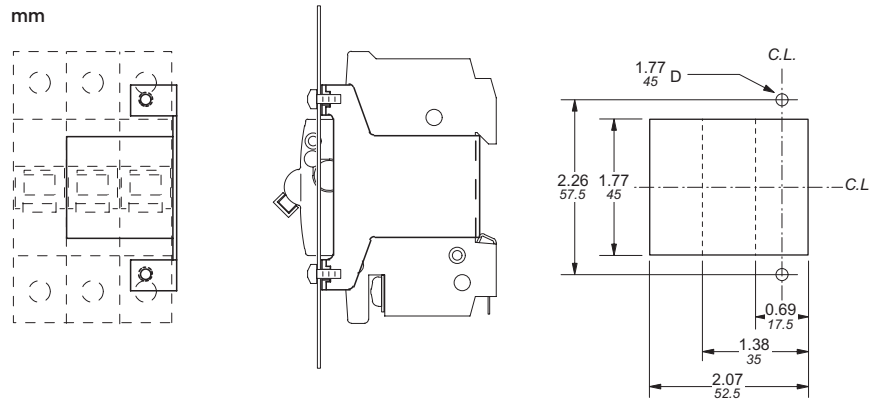

Approximate dimensions S200, S200P, S200U, S200UP

00.00 Inches
00.00 [Millimeters]

S200 & S200P

S200U

S200UP

14

S290

Approximate dimensions Accessories

00.00 Inches
00.00 [Millimeters]

Accessories

MB-CL Front mounting clip

MB-3PD Front mounting bracket

S2C-DH Handle mechanism

Approximate dimensions Accessories

← 00.00 → Inches
00.00 [Millimeters]

12402-12408