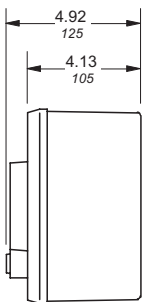

Approximate dimensions Accessories

← 00.00 → Inches
00.00 [Millimeters]

12402-12408

12644

12650

12646

12652